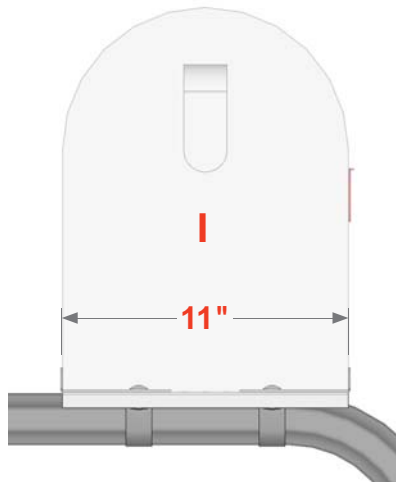

NEX® Multiple Jumbo Mailbox Bracket Kit

Parts & Assemblies

Part No.: NEXBOXJUMBOKITMTPL

(For use with Multiple Mailbox Support System Part No.: NEXBOXCMGWSA)

Included:

Item	Component	Qty	Description
A	Adapter Plate	1	Accommodates Jumbo mailbox width of 11"
B	U Bracket	1	1 Supplied
C	Hardware Set	2	2 5/16" Hardware Sets

Multiple Mailbox Support System includes these parts for installation:

Item	Component	Qty	Description
D	NEX® Multiple Post	1	2" 14ga NEX Post 48"
E	Universal Mailbox Bracket	2	Accommodates mailbox width of 11"
F	U Bracket	1	NEX attachment bracket
G	Hardware Set	2	5/16" Hardware Sets
H	Hardware Set	4	#10 Hardware Set
I	Mailbox - Jumbo	1	NOT INCLUDED - BUY SEPARATELY