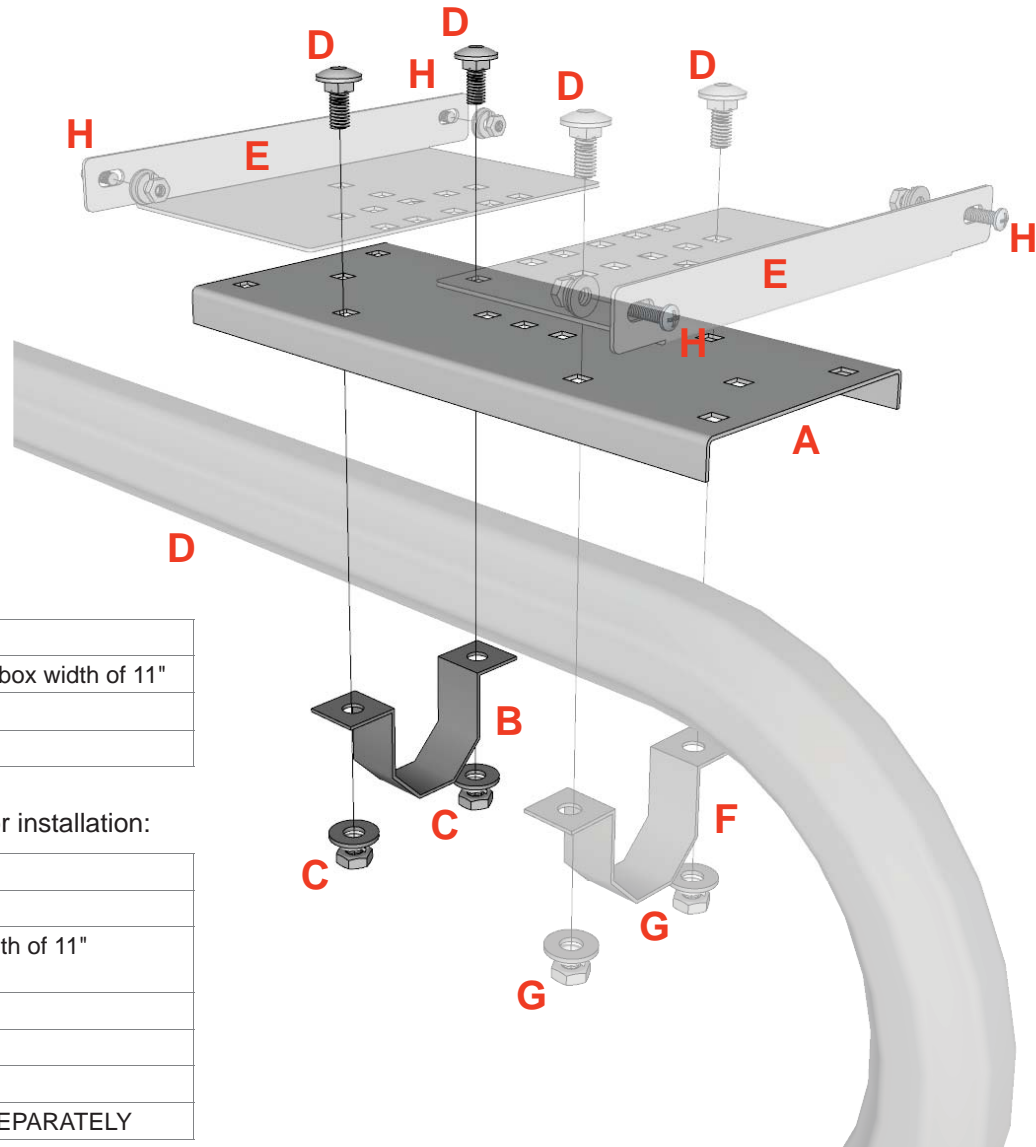

NEX® Multiple Jumbo Mailbox Bracket Kit

Parts & Assemblies

Part No.: NEXBOXJUMBOKITMTPL

(For use with Multiple Mailbox Support System Part No.: NEXBOXCMGWSA)

Included:

Item	Component	Qty	Description
A	Adapter Plate	1	Accommodates Jumbo mailbox width of 11"
B	U Bracket	1	1 Supplied
C	Hardware Set	2	2 5/16" Hardware Sets

Multiple Mailbox Support System includes these parts for installation:

Item	Component	Qty	Description
D	NEX® Multiple Post	1	2" 14ga NEX Post 48"
E	Universal Mailbox Bracket	2	Accommodates mailbox width of 11"
F	U Bracket	1	NEX attachment bracket
G	Hardware Set	2	5/16" Hardware Sets
H	Hardware Set	4	#10 Hardware Set
I	Mailbox - Jumbo	1	NOT INCLUDED - BUY SEPARATELY