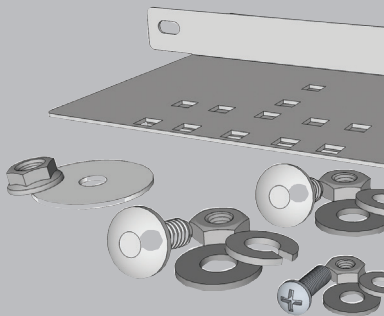

NEX® Base
Plate – Round

THE S-SQUARE PRODUCT LINE

offers the ideal solutions for mounting or supports in a wide range of applications. Our products are best-in-class and are tested to obtain full certification for the stringent requirements of FHWA NCHRP 350 and the 2001 AASHTO design recommendations.

www.s-squartube.com

Single Mailbox
Bracket Kit