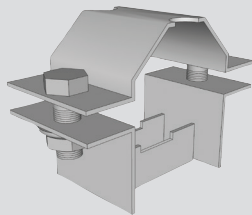

# THE S-SQUARE PRODUCT LINE

offers the ideal solutions for mounting or supports in a wide range of applications. Our products are best-in-class and are tested to obtain full certification for the stringent requirements of FHWA NCHRP 350 and the 2001 AASHTO design recommendations.

[www.s-squartube.com](http://www.s-squartube.com)

Single Mailbox  
Bracket Kit

Front Mount  
Bracket

NEX® Base  
Plate – Round

Corner Bolt