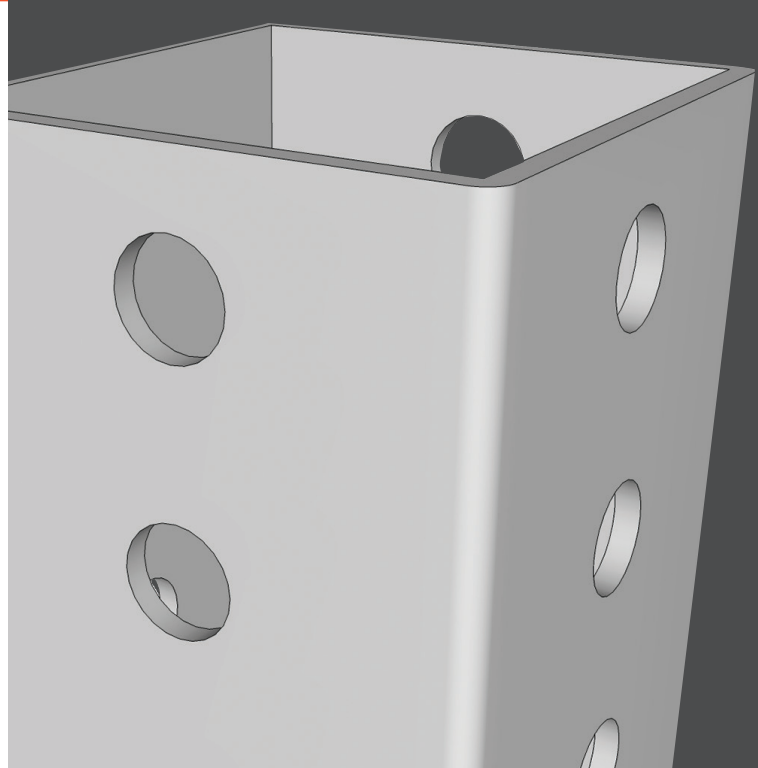

NEX® Steel Tubing

**STEEL TUBING**

**SIGN POSTS**

**MAILBOX SUPPORT  
SYSTEMS**

# S-SQUARE TUBE PRODUCTS, INC.

is the manufacturer of industry-leading NEX® Tubing and NEX® Tube Products. We offer steel tubing, sign support systems, and mailbox support systems that are strong, safe and aesthetically pleasing.

## Steel Tubing

**NEX® Steel Tubing | Square Steel Tubing**

Plain, Knockout, Perforated